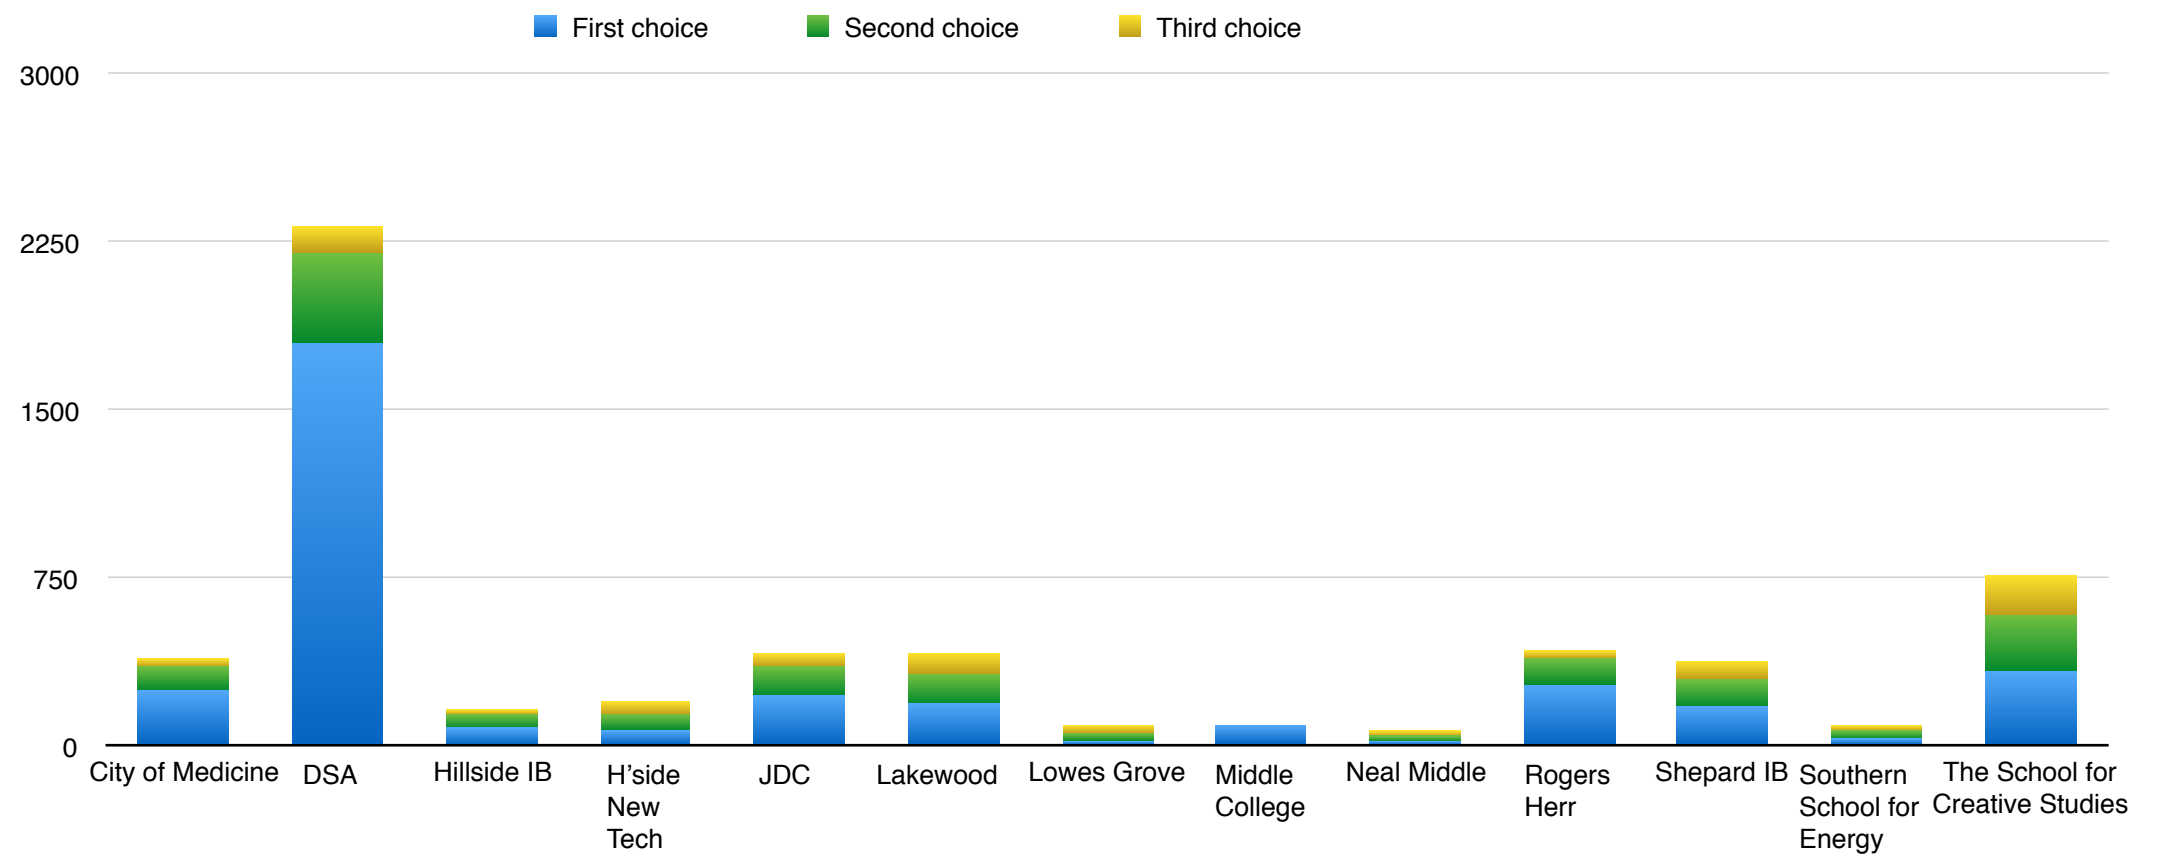

DPS annual lottery applications, secondary school, 2014–15

Schools	First choice	Second choice	Third choice
City of Medicine	249	105	42
Durham School of the Arts	1796	410	119
Hillside IB	81	56	30
Hillside New Tech	70	68	60
JDC Early College	224	134	53
Lakewood Montessori	194	132	91
Lowes Grove	25	36	35
Middle College at Durham Tech	94	2	1
Neal Middle	18	24	25
Rogers Herr Middle	272	120	38
Shepard IB	178	124	73
Southern School of Energy and Sustainability	40	29	25
The School for Creative Studies	339	240	186

Schools	Total	Lottery seats	Lottery assignments	% Accepted	% Free or reduced lunch
City of Medicine	396	91	100	25%	55%
Durham School of the Arts	2325	337	525	23%	39%
Hillside IB	167	210	184	110%	n/a
Hillside New Tech	198	181	115	58%	59%
JDC Early College	411	101	106	26%	59%
Lakewood Montessori	417	134	167	40%	41%
Lowes Grove	96	45	66	69%	81%
Middle College at Durham Tech	97	128	97	100%	
Neal Middle	67	45	49	73%	85%
Rogers Herr Middle	430	224	244	57%	45%
Shepard IB	375	195	250	67%	71%
Southern School of Energy and Sustainability	94	150	94	100%	n/a
The School for Creative Studies	765	178	213	28%	50%

■ Total ■ Lottery seats ■ Lottery assignments